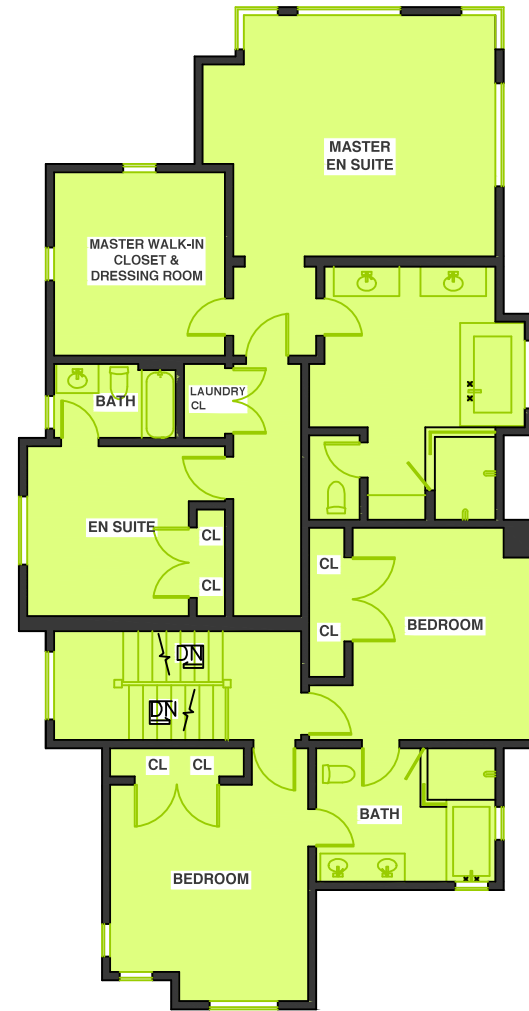

1521 CABRILLO AVENUE

Note: Square footage figures provided are rough estimates and do not represent official appraiser's numbers!

MAIN LEVEL
(APPROX. 1950 SQF)
GARAGE (APPROX. 440 SQF)

UPPER LEVEL
(APPROX. 2050 SQF)