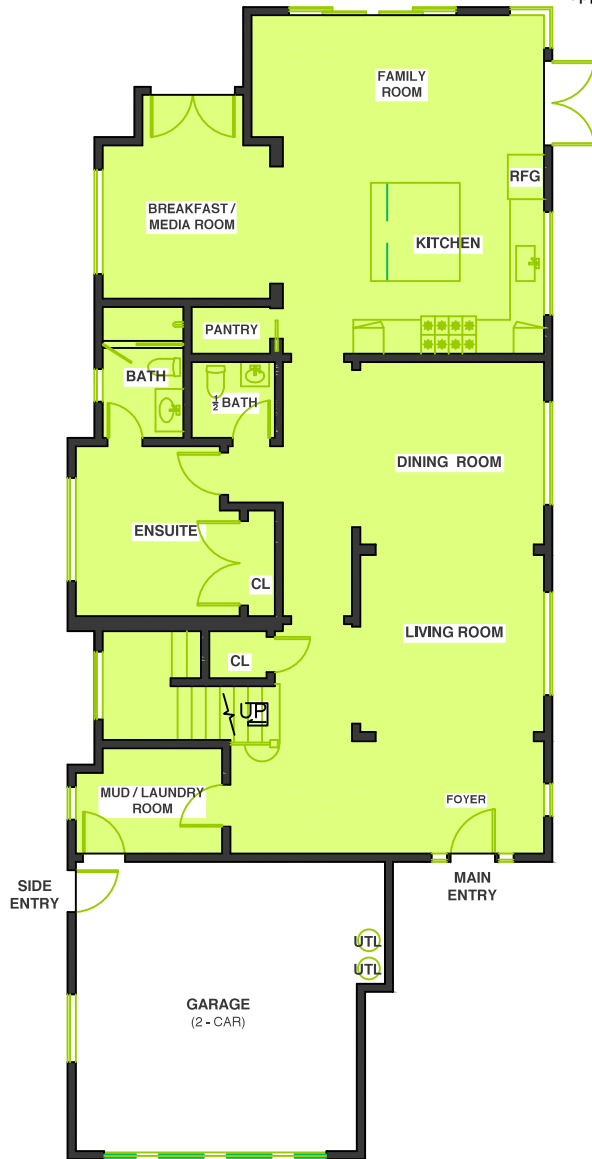

1521 CABRILLO AVENUE

Note: Square footage figures provided are rough estimates and do not represent official appraiser's numbers!

MAIN LEVEL
(APPROX. 1950 SQF)
GARAGE (APPROX. 440 SQF)

UPPER LEVEL
(APPROX. 2050 SQF)